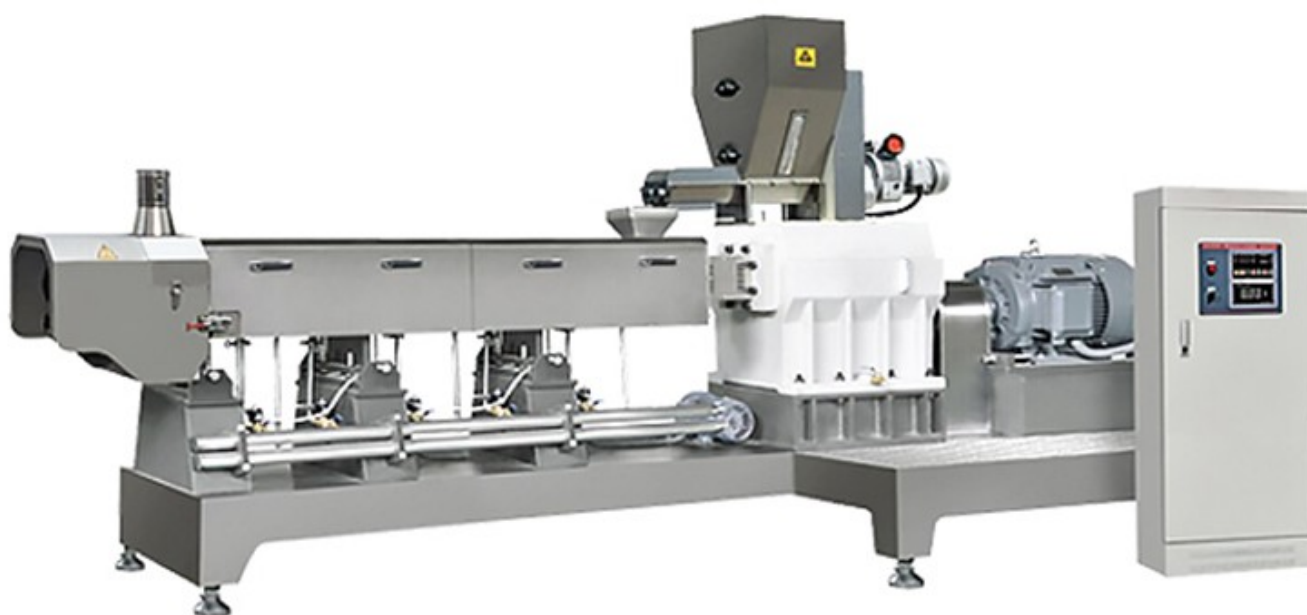

Puffed Dog Food Machine Complete Equipment

The whole set of puffed dog food machine can adjust the raw materials, temperature, moisture and other process parameters, so that the product has the characteristics of novel shape, unique taste, rich nutrition, and delicate organization, which is suitable for different pets' tastes.

The whole set of puffed dog food machine can adjust the raw materials, temperature, moisture and other process parameters, so that the product has the characteristics of novel shape, unique taste, rich nutrition, and delicate organization, which is suitable for different pets' tastes.

This production line is widely used in the production of dog, cat, fish, shrimp, fox, bird and various pet feeds. It is an ideal choice for different manufacturers. As the types of pets continue to increase, there are differences between adult and young pets, and the requirements for pet food are constantly increasing. According to this market demand, the company has researched and developed a variety of pet food production lines. According to the different output, the production line also has a variety of configurations.