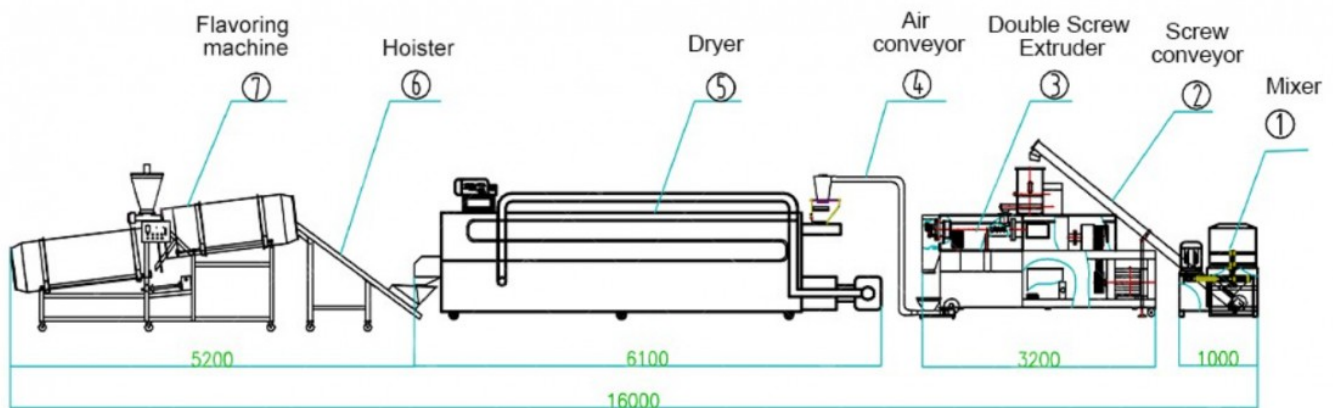

200-250kgh pet feed production line shipped to Myanmar

Pet feed production line project Shipped To Myanmar. pet feed production line integrates advanced pet feed production technology from home and abroad and allows continuous automatic pet feed production.

Our pet feed production line can change the shape of pet feed by changing different molds. Cute and novel shape, various types of cat and dog food, dog food, and fish feed are loved by the public, and it is an ideal machine for continuous production of pet feed to meet the market demand. The highly automated pet feed production line can not only produce stable quality products but also reduce your production costs, and purchasing a high-quality production line will surely provide you with high profitability and maximize your benefits.

We use wooden crates and rolls of film to pack the machines for our customers.

Machine for Pet food production line: Mixer-Screw? Conveyor?Double Screw Extruder?Air Conveyor?Dryer?Hoister?Flavoring Machine?Cooling Machine